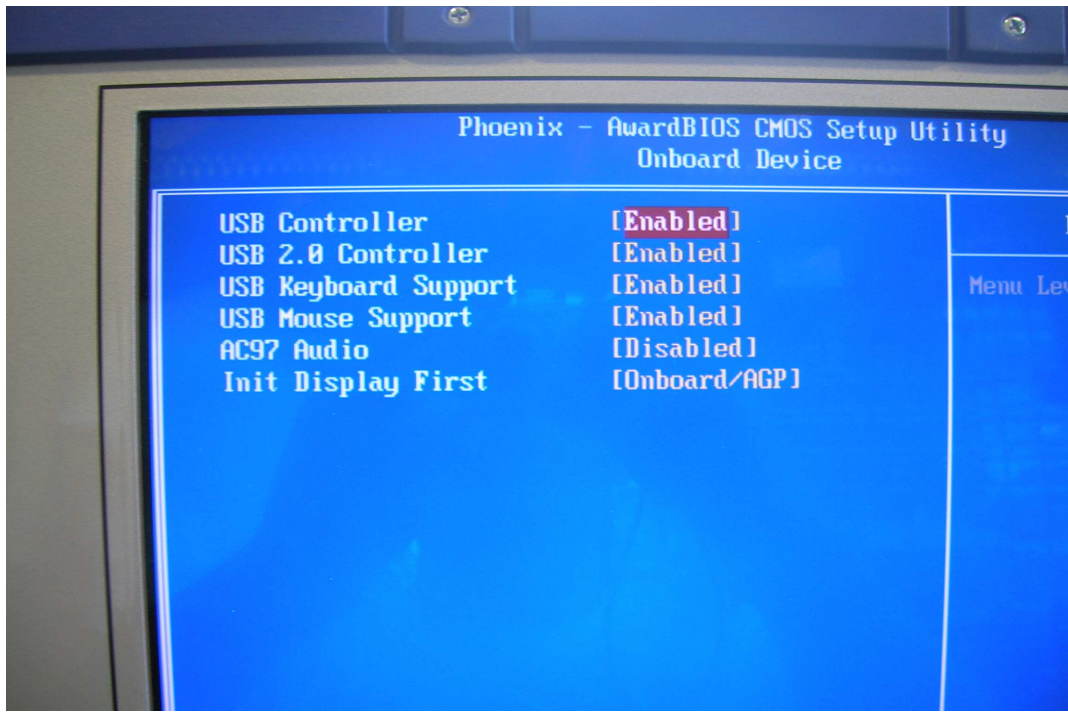

# BIOS settings of the HS-870P

### Power Management Setup:

Please leave all settings there – only check if ACPI mode is disabled