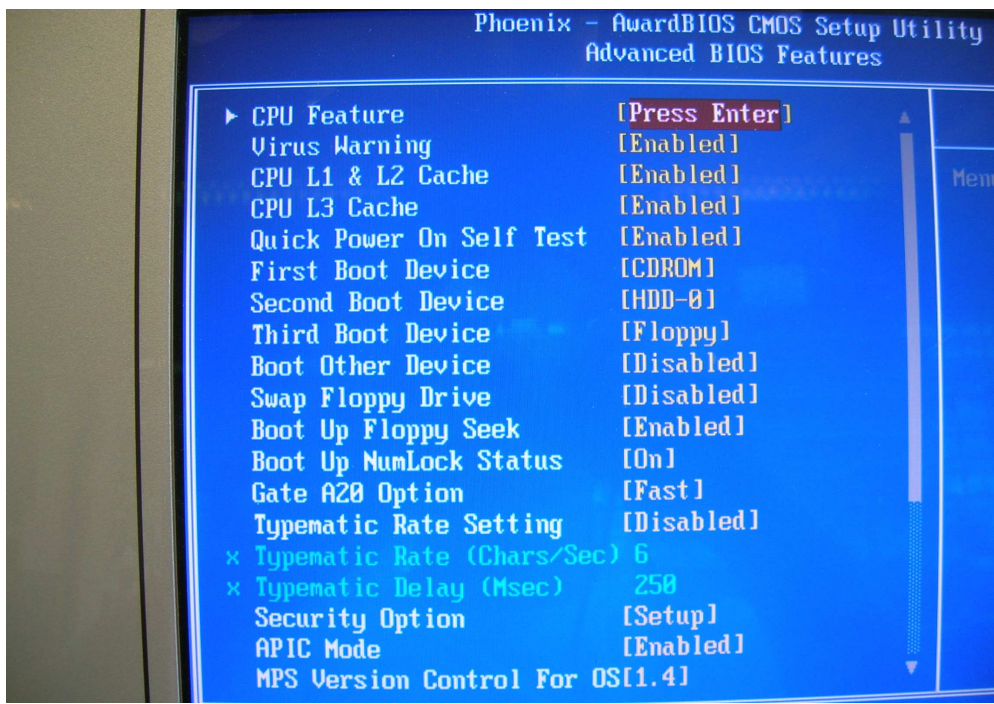

# BIOS settings of the HS-870P

### Power Management Setup:

Please leave all settings there – only check if ACPI mode is disabled