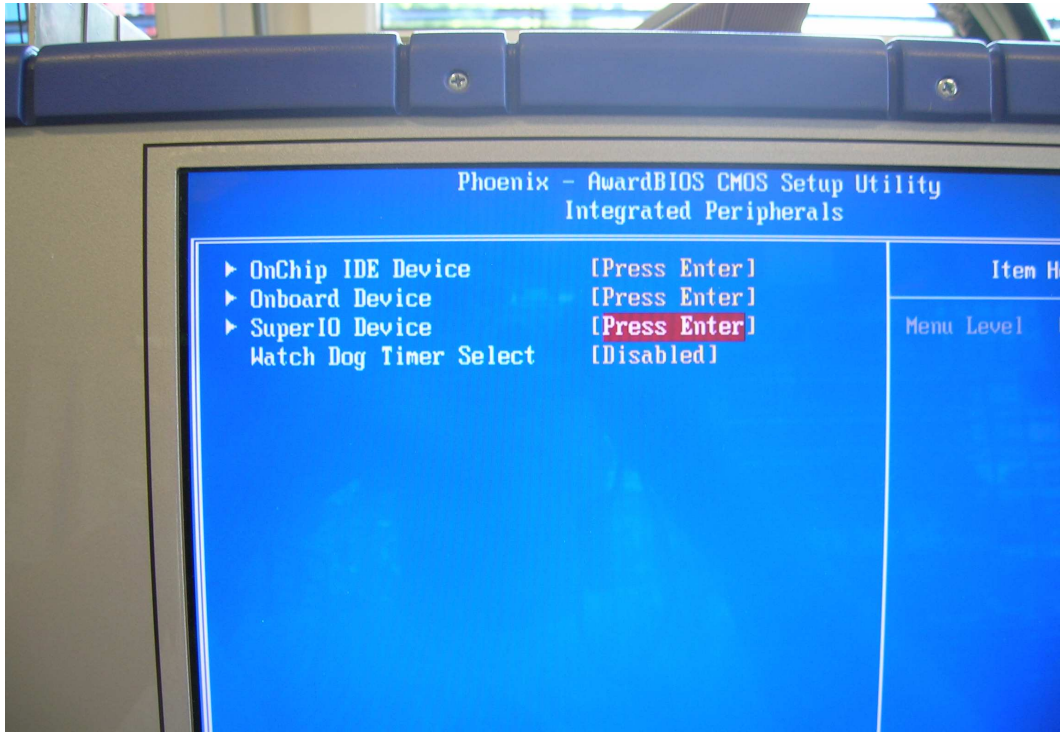

# BIOS settings of the HS-870P

### Power Management Setup:

Please leave all settings there – only check if ACPI mode is disabled