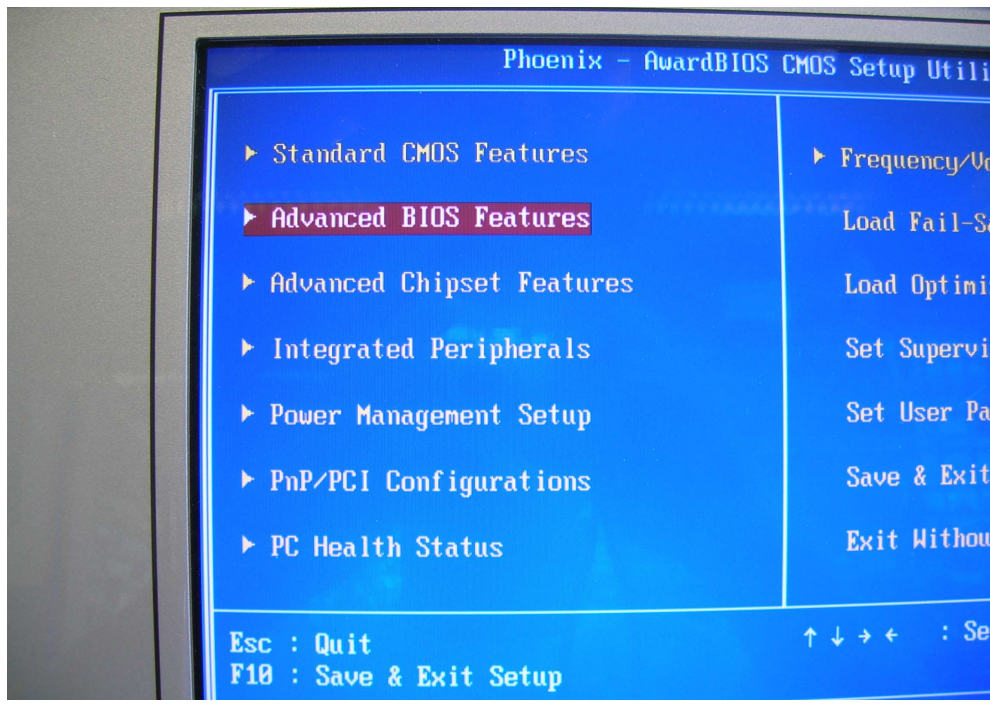

# BIOS settings of the HS-870P

### Power Management Setup:

Please leave all settings there – only check if ACPI mode is disabled