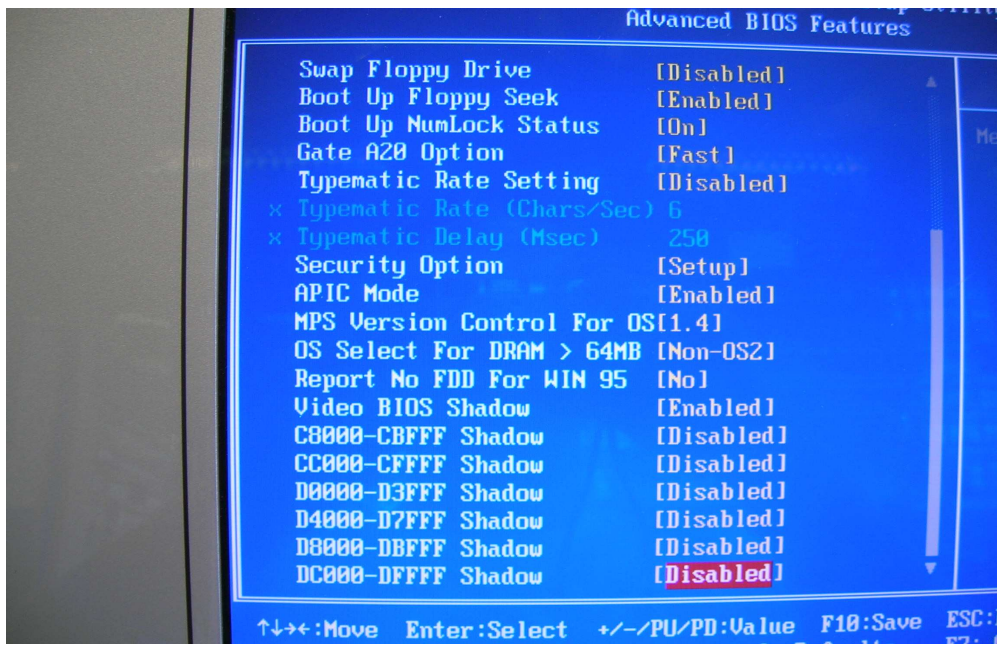

# BIOS settings of the HS-870P