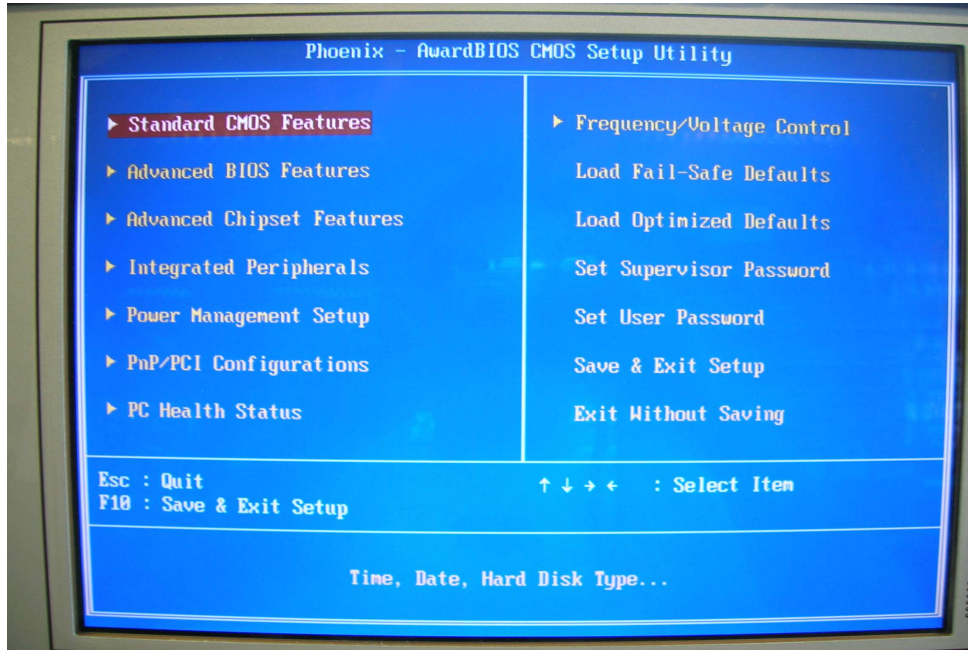

# BIOS settings of the HS-870P

### Power Management Setup:

Please leave all settings there – only check if ACPI mode is disabled