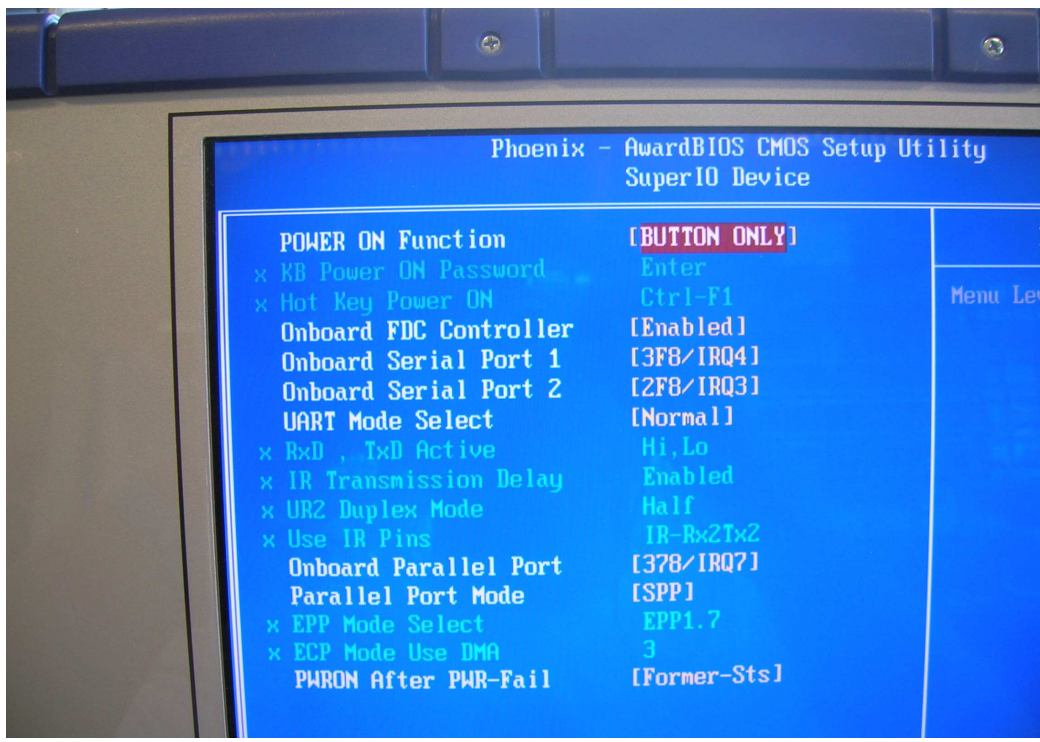

# BIOS settings of the HS-870P

### Power Management Setup:

Please leave all settings there – only check if ACPI mode is disabled