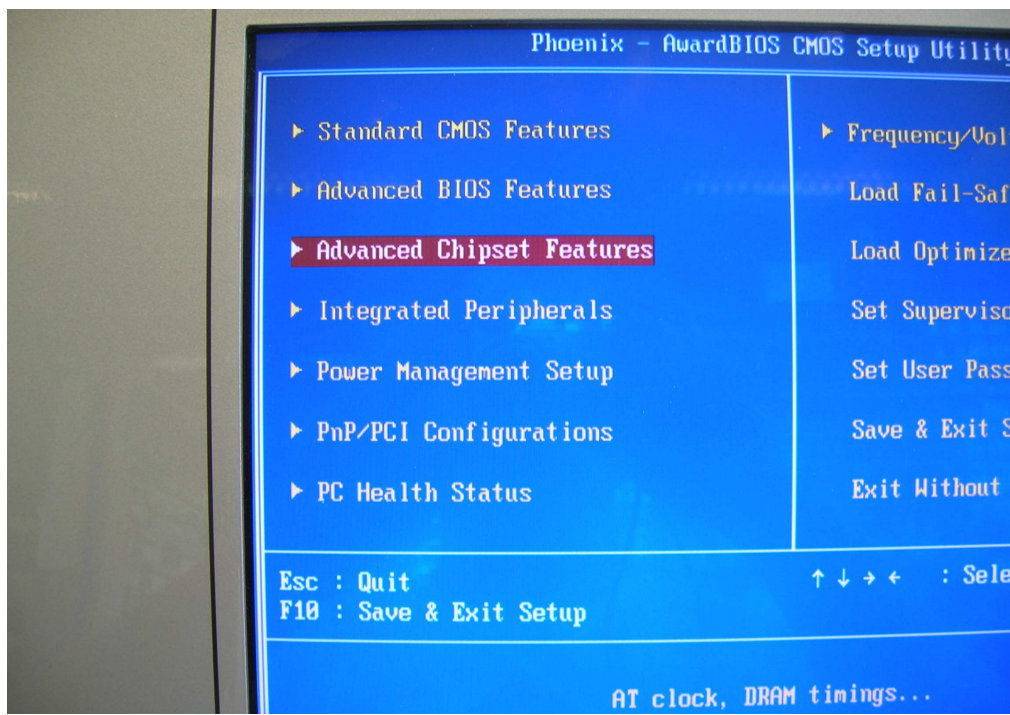

# BIOS settings of the HS-870P

### Power Management Setup:

Please leave all settings there – only check if ACPI mode is disabled