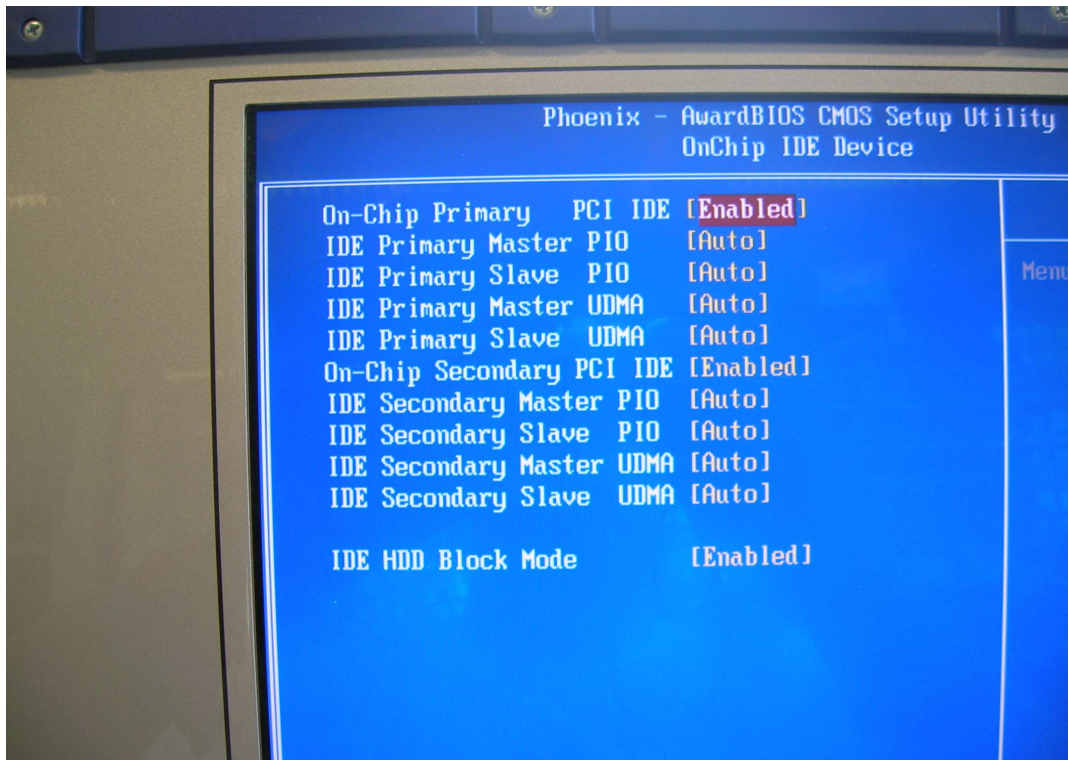

# BIOS settings of the HS-870P

### Power Management Setup:

Please leave all settings there – only check if ACPI mode is disabled