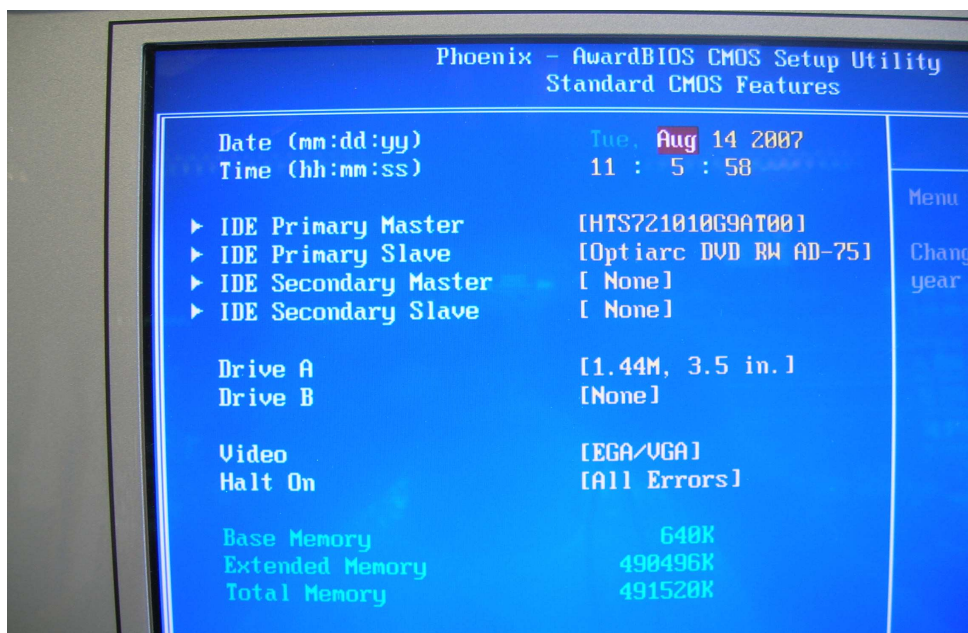

# BIOS settings of the HS-870P

### Power Management Setup:

Please leave all settings there – only check if ACPI mode is disabled