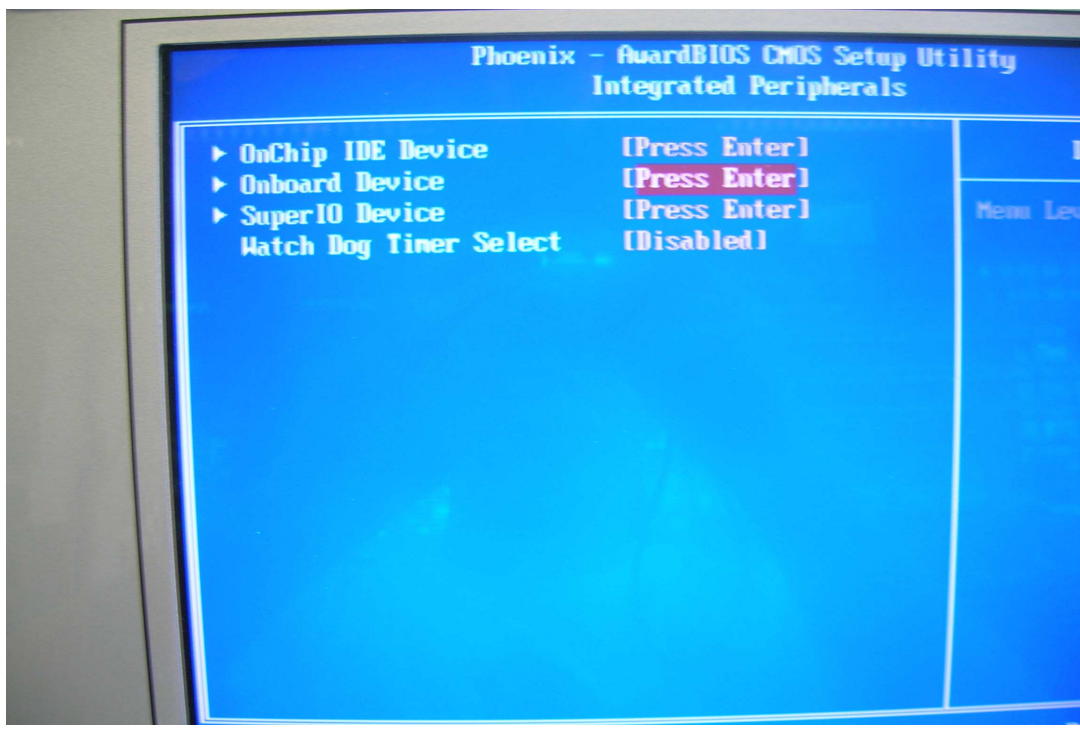

# BIOS settings of the HS-870P

### Power Management Setup:

Please leave all settings there – only check if ACPI mode is disabled