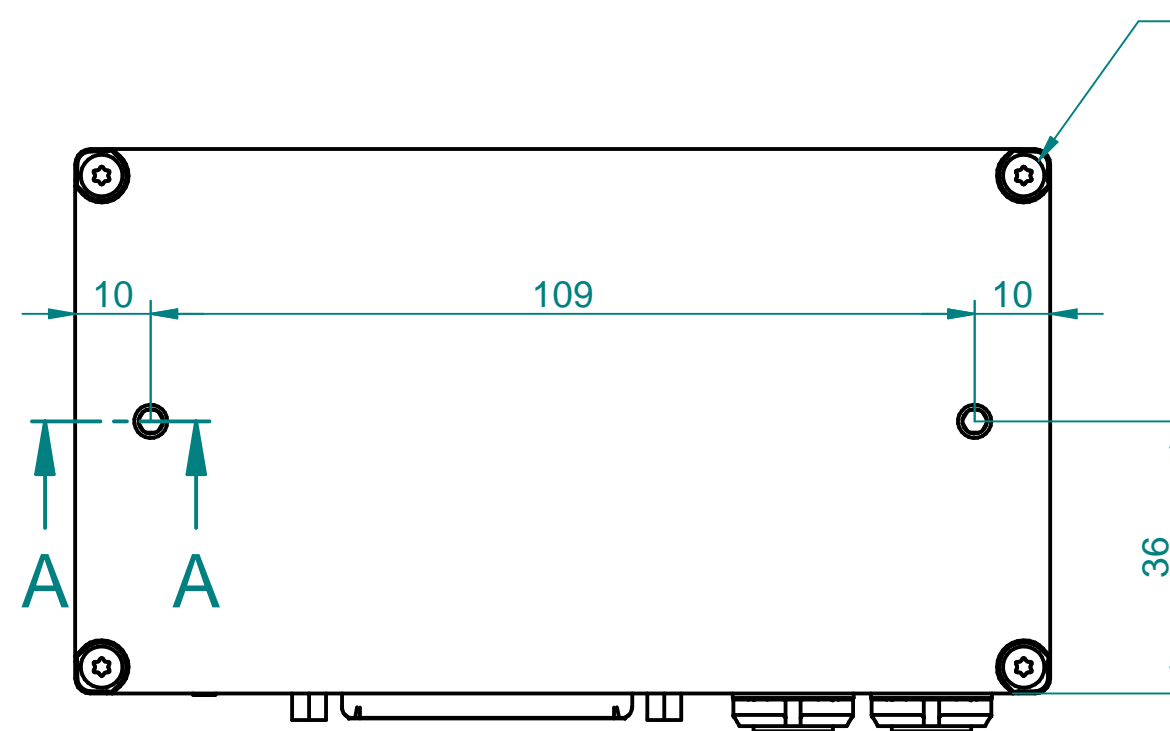

M4x25  
Screw with spring (x2)

Schnitt A-A

M3x6  
Torx cylinder screw (x4)

**XR-V8**

Dimensions on the drawing in mm