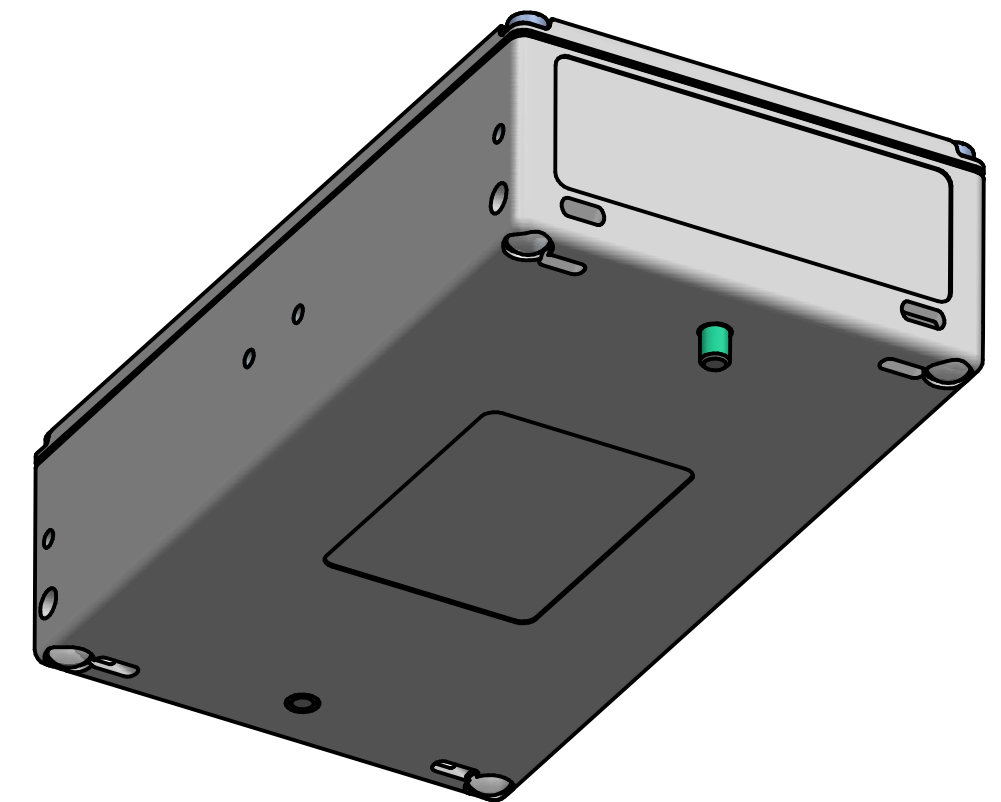

M4x25  
Screw with spring (x2)

Schnitt A-A

M3x6  
Torx cylinder screw (x4)

**XR-V8**

Dimensions on the drawing in mm