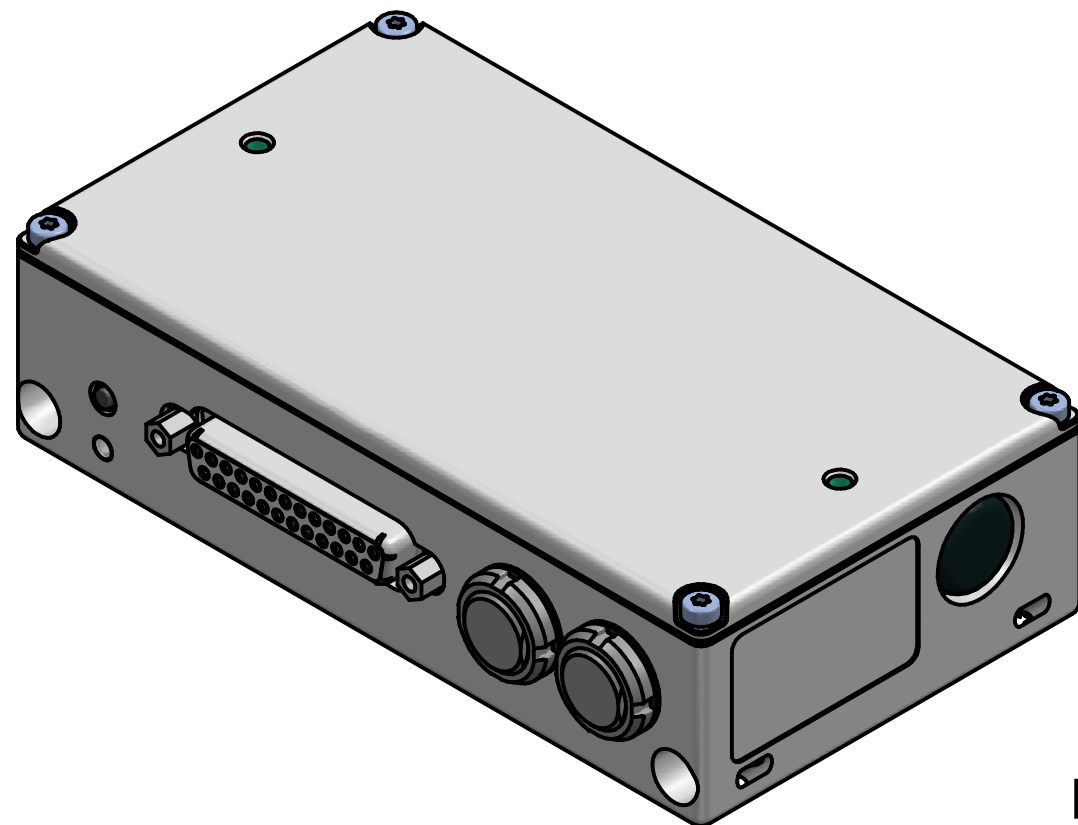

M4x25  
Screw with spring (x2)

Schnitt A-A

M3x6  
Torx cylinder screw (x4)

**XR-V8**

Dimensions on the drawing in mm