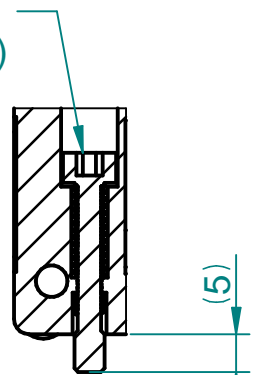

M4x25  
Screw with spring (x2)

Schnitt A-A

M3x6  
Torx cylinder screw (x4)

**XR-V8**

Dimensions on the drawing in mm