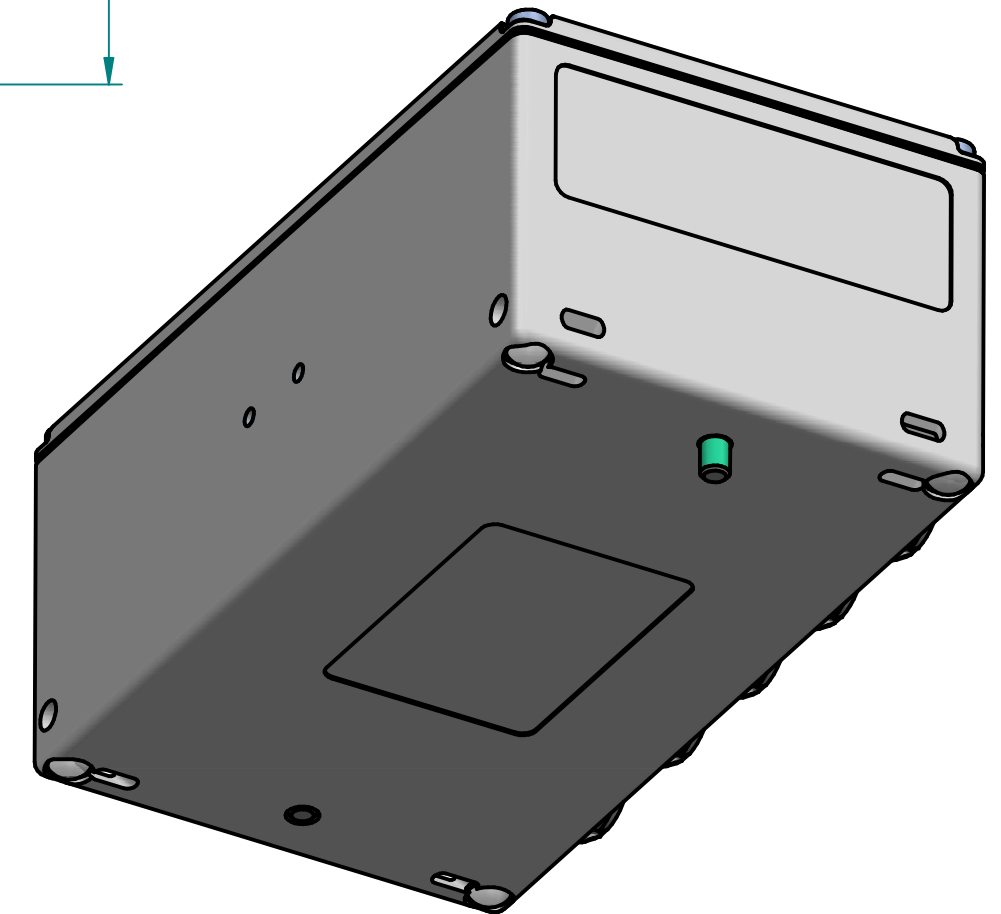

M4x25  
Screw with spring (x2)

Schnitt A-A

M3x6  
Torx cylinder screw (x4)

**XR-RTD**

Dimensions on the drawing in mm