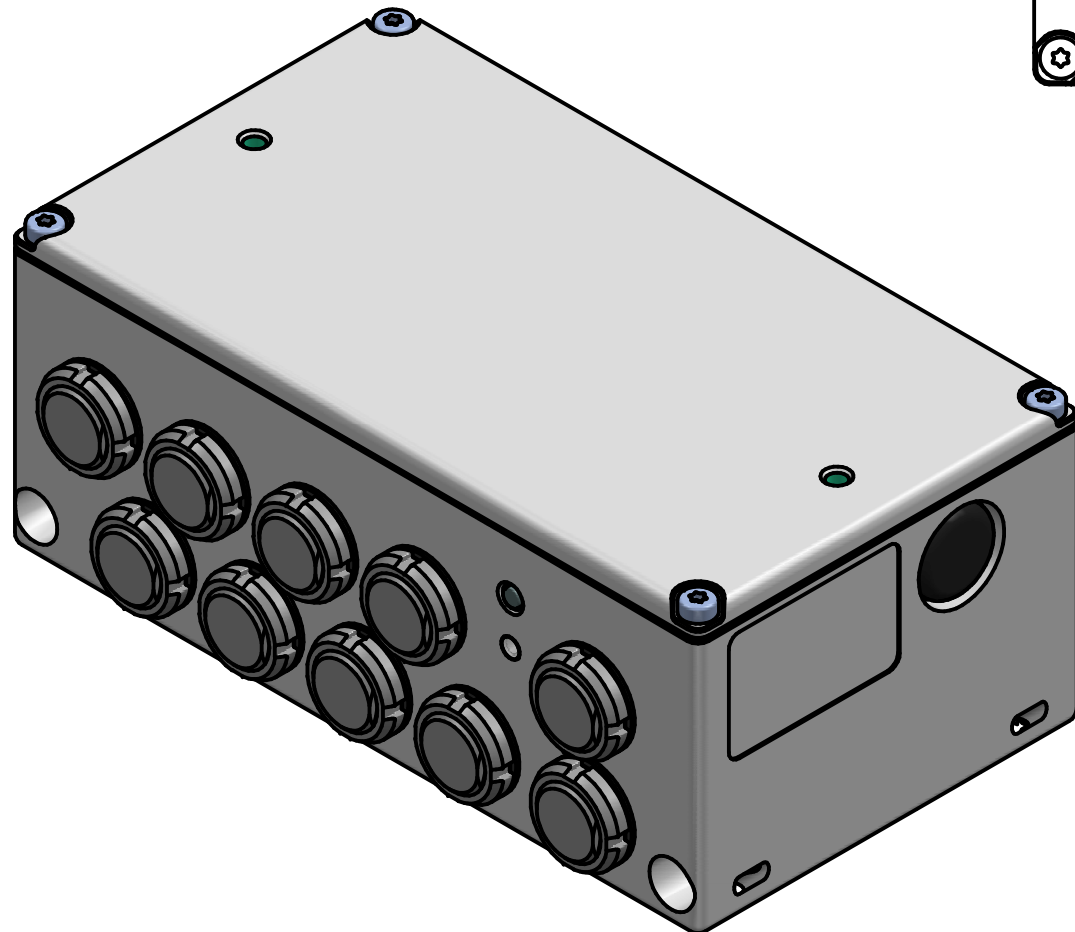

M4x25  
Screw with spring (x2)

Schnitt A-A

M3x6  
Torx cylinder screw (x4)

**XR-RTD**

Dimensions on the drawing in mm