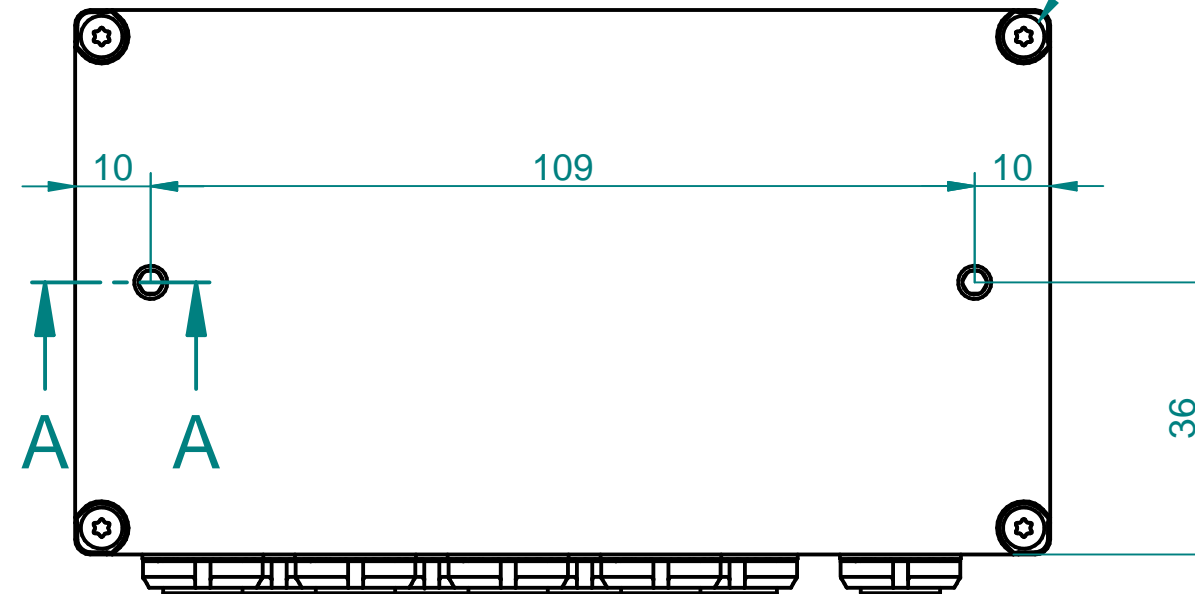

M4x25  
Screw with spring (x2)

Schnitt A-A

M3x6  
Torx cylinder screw (x4)

**XR-RTD**

Dimensions on the drawing in mm