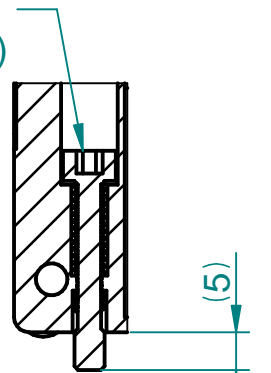

M4x25  
Screw with spring (x2)

Schnitt A-A

M3x6  
Torx cylinder screw (x4)

**XR-RTD**

Dimensions on the drawing in mm