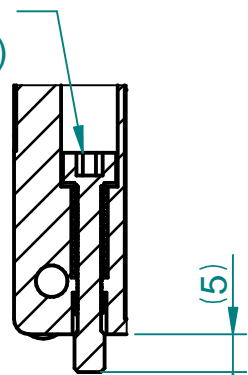

M4x25
Screw with spring (x2)

Schnitt A-A

M3x6
Torx cylinder screw (x4)

XR-LA

Dimensions on the drawing in mm