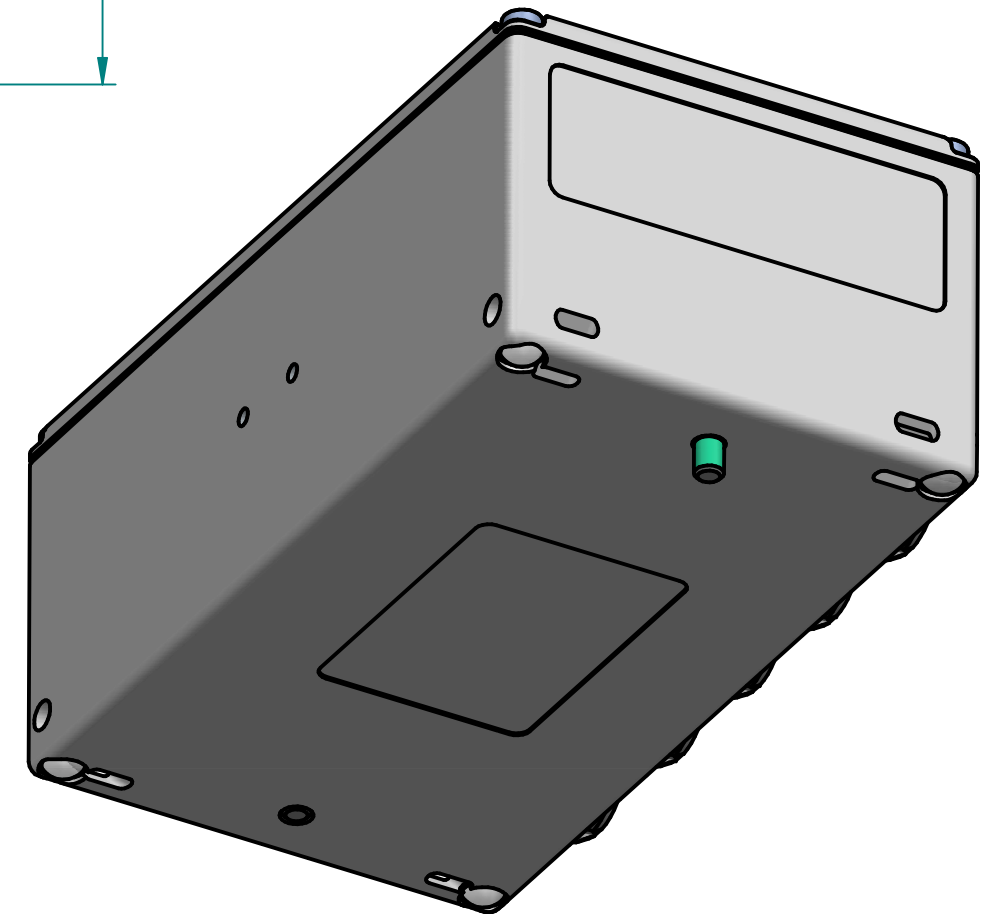

M4x25
Screw with spring (x2)

Schnitt A-A

M3x6
Torx cylinder screw (x4)

XR-LA

Dimensions on the drawing in mm