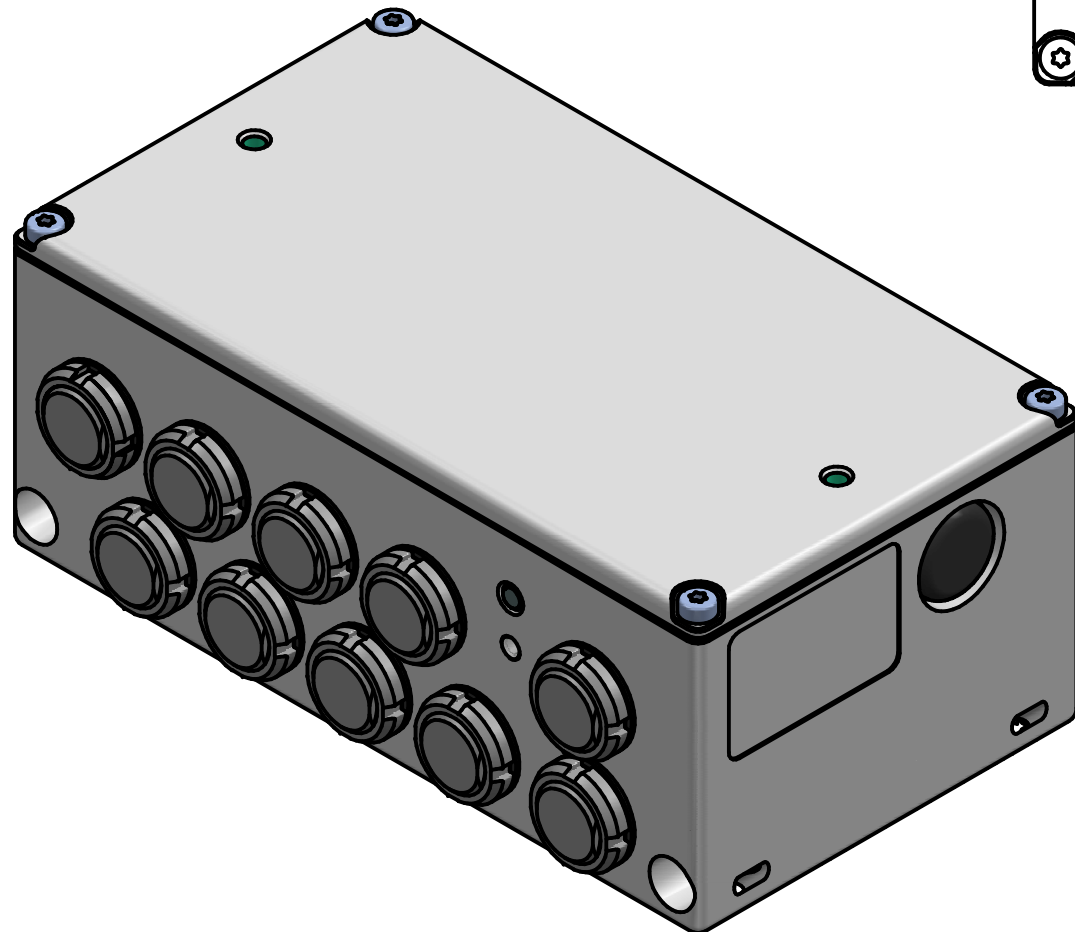

M4x25
Screw with spring (x2)

Schnitt A-A

M3x6
Torx cylinder screw (x4)

XR-LA

Dimensions on the drawing in mm