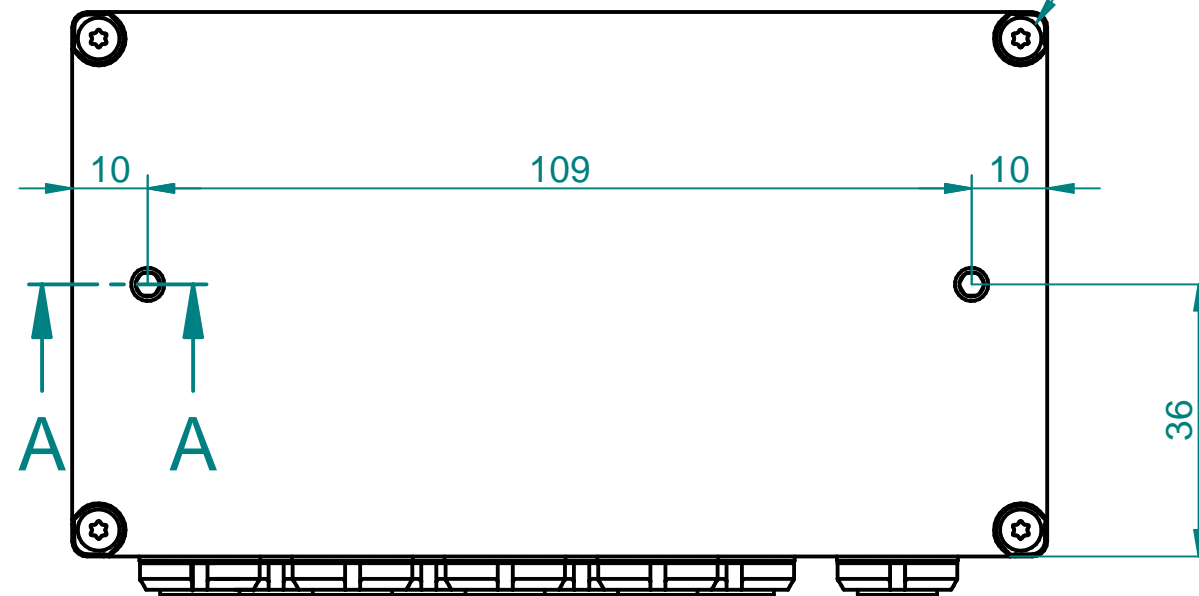

M4x25
Screw with spring (x2)

Schnitt A-A

M3x6
Torx cylinder screw (x4)

XR-LA

Dimensions on the drawing in mm