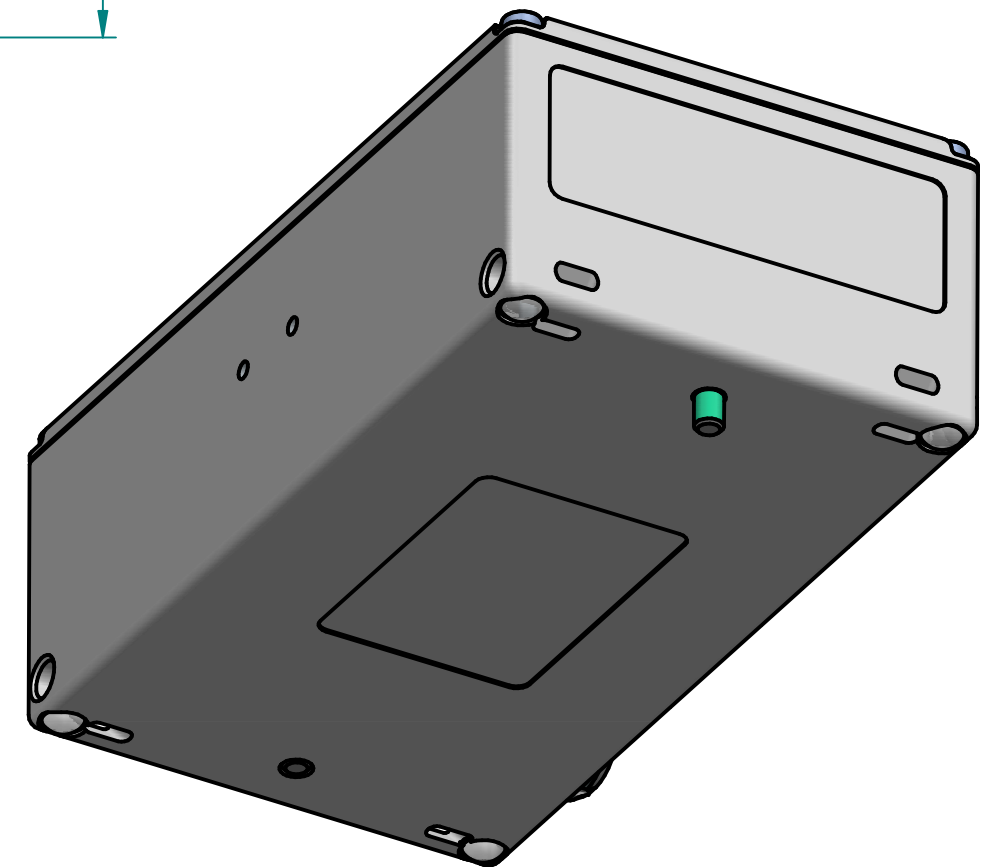

M4x25  
Screw with spring (x2)

Schnitt A-A

M3x6  
Torx cylinder screw (x4)

# XR-TH8-S

Dimensions on the drawing in mm