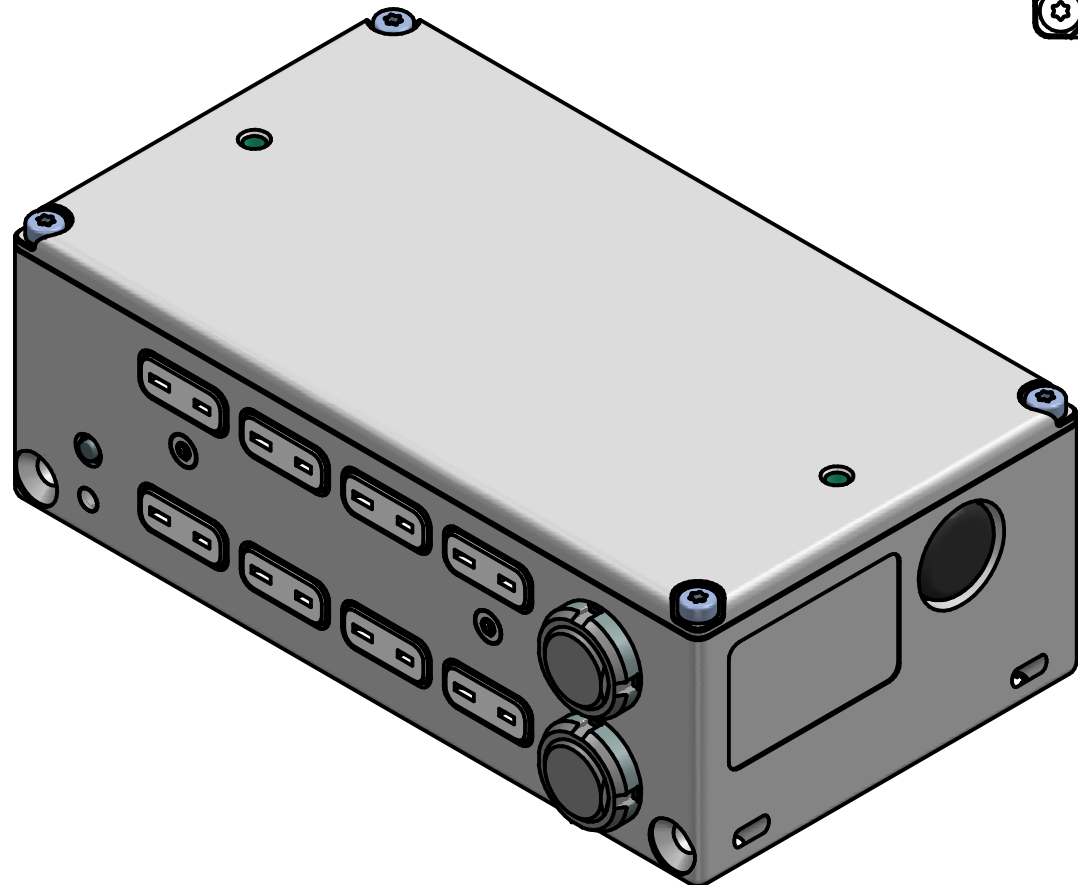

M4x25  
Screw with spring (x2)

Schnitt A-A

M3x6  
Torx cylinder screw (x4)

# XR-TH8-S

Dimensions on the drawing in mm