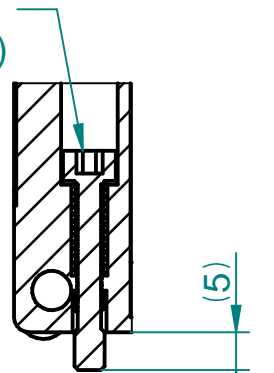

M4x25  
Screw with spring (x2)

Schnitt A-A

M3x6  
Torx cylinder screw (x4)

# XR-TH8-S

Dimensions on the drawing in mm